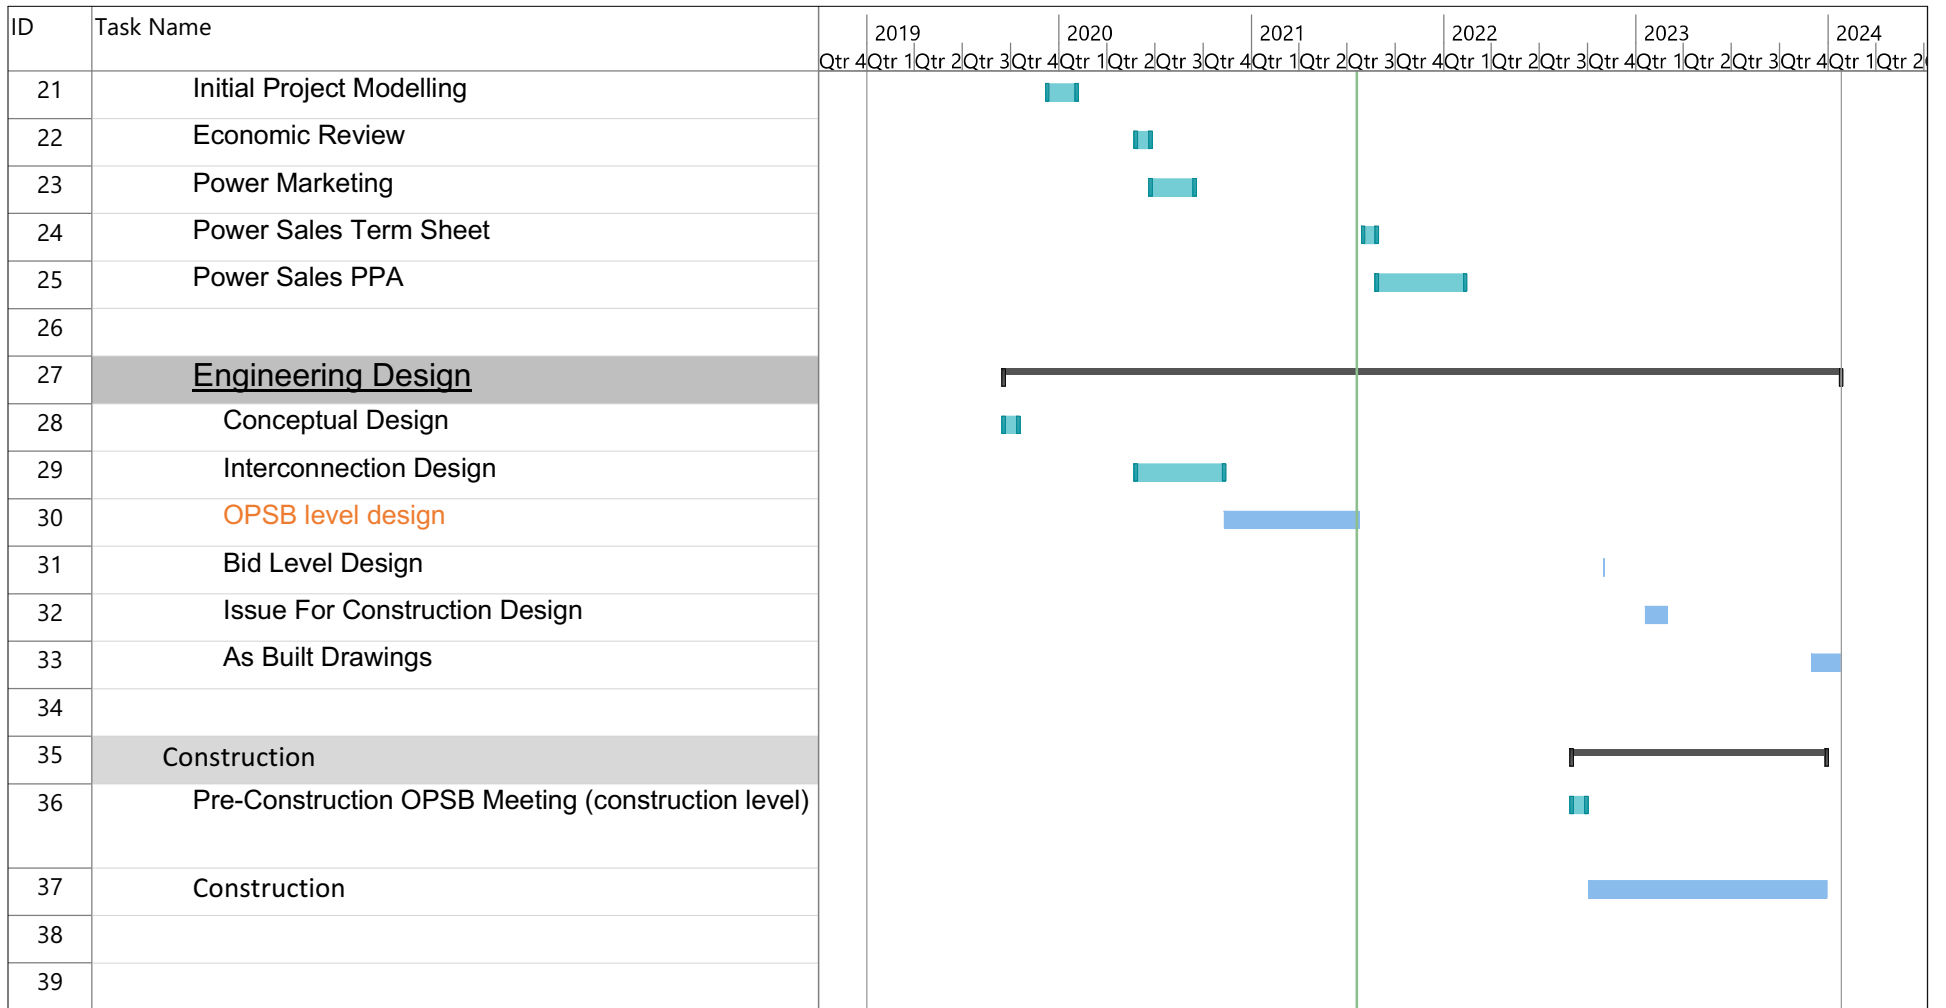

Exhibit C
Project Schedule

Project: Nottingham Project Sc Date: Tue 7/20/21	Task		Inactive Summary		External Tasks	
	Split		Manual Task		External Milestone	
	Milestone		Duration-only		Deadline	
	Summary		Manual Summary Rollup		Progress	
	Project Summary		Manual Summary		Manual Progress	
	Inactive Task		Start-only			
	Inactive Milestone		Finish-only			

Project: Nottingham Project Sc Date: Tue 7/20/21	Task		Inactive Summary		External Tasks	
	Split		Manual Task		External Milestone	
	Milestone		Duration-only		Deadline	
	Summary		Manual Summary Rollup		Progress	
	Project Summary		Manual Summary		Manual Progress	
	Inactive Task		Start-only			
	Inactive Milestone		Finish-only			